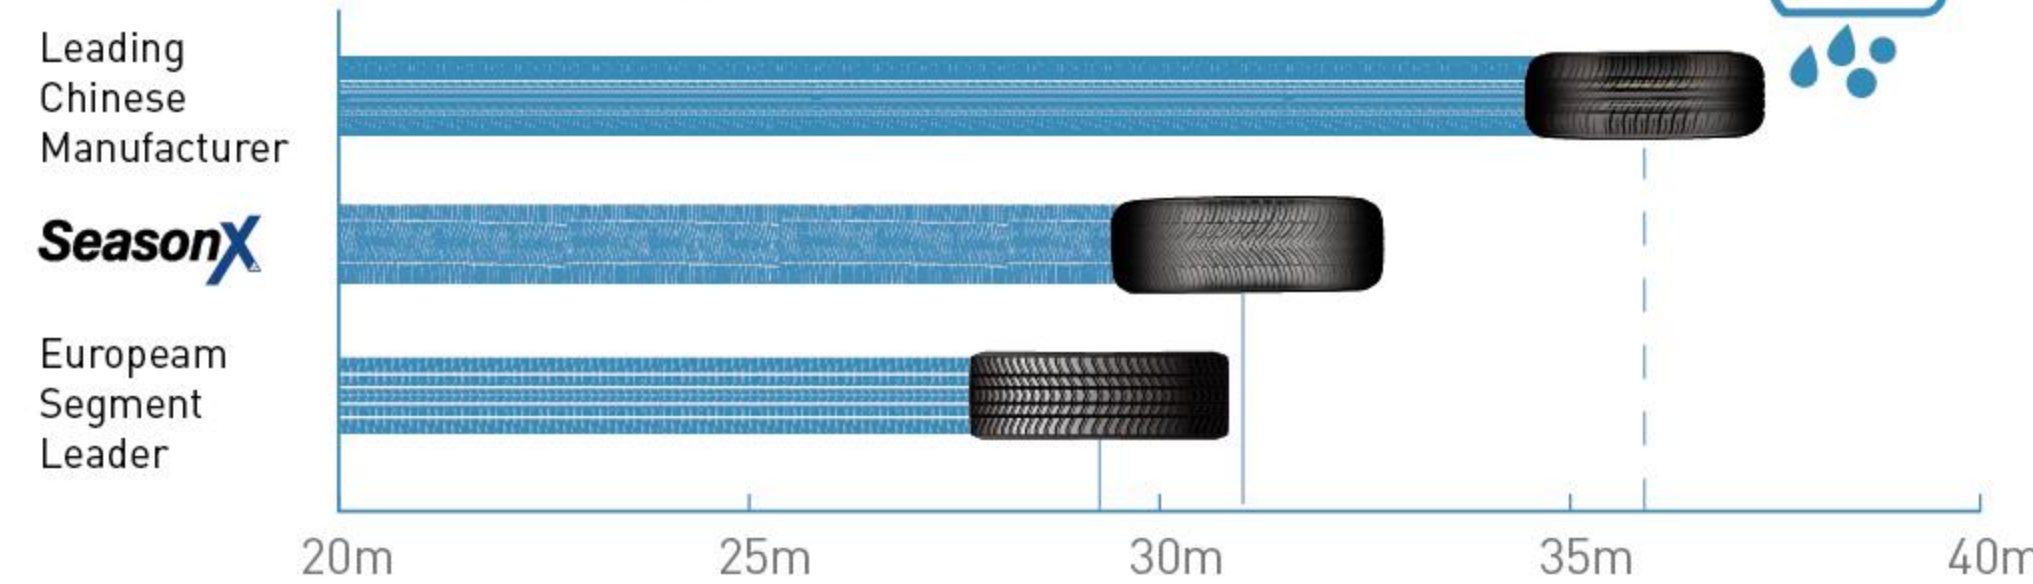

TRIANGLE
Tires for Life

SeasonX TA01

Performance

Wet Braking

Dry Braking

Solid centre part geometry

- For good directional driving and handling
- Resulting in good wet / dry handling properties

Directional "V" groove

- For efficient water slush dispersion
- Resulting in confident safe driving in wet and snow

Asymmetric groove shape

- For stabilized tread block
- Resulting in improved braking performance

Strategically placed sipes / blades

Balanced polyester fiber matrix

- For better uniformity in tire
- Resulting in comfort in different road conditions

Size	LI	XL	SI			
165/70R14	85	XL	T	C	C	71 B
175/70R14	88	XL	T	C	C	71 B
155/65R14	75	-	T	D	C	70 B
165/65R14	79	-	T	C	C	70 B
175/65R14	86	XL	H	C	C	71 B
185/65R14	86	-	H	D	B	70 B
165/60R14	79	-	T	D	C	70 B
185/60R14	82	-	H	D	B	70 B
165/65R15	85	XL	H	D	C	71 B
175/65R15	84	-	H	C	C	70 B
185/65R15	88	-	H	C	B	70 B
195/65R15	95	XL	V	C	B	72 B
205/65R15	99	XL	V	C	B	72 B
185/60R15	88	XL	H	C	B	71 B
195/60R15	92	XL	V	C	B	72 B
185/55R15	86	XL	H	C	B	71 B
195/55R15	89	XL	V	C	B	72 B
195/50R15	82	-	V	D	B	71 B
215/65R16	102	XL	H	C	B	72 B
195/60R16	93	XL	V	C	B	72 B
205/60R16	96	XL	V	C	B	72 B
215/60R16	99	XL	V	C	B	72 B