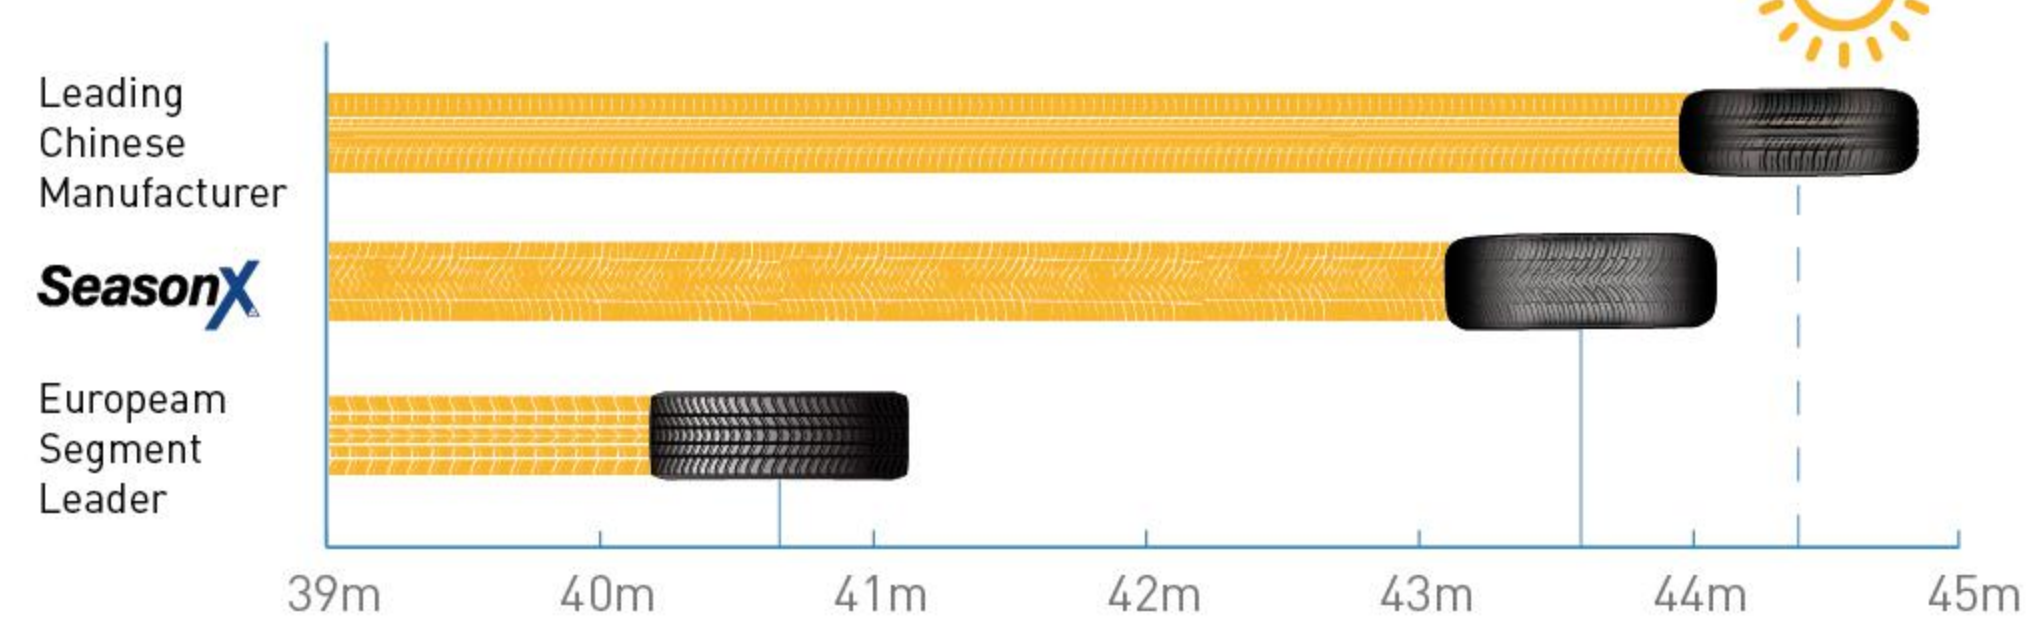

TRIANGLE
Tires for Life

SeasonX TA01

Performance

Wet Braking

Dry Braking

Solid centre part geometry

- For good directional driving and handling
- Resulting in good wet / dry handling properties

Directional "V" groove

- For efficient water slush dispersion
- Resulting in confident safe driving in wet and snow

Asymmetric groove shape

- For stabilized tread block
- Resulting in improved braking performance

Strategically placed sipes / blades

Balanced polyester fiber matrix

- For better uniformity in tire
- Resulting in comfort in different road conditions

Size	LI	XL	SI			
165/70R14	85	XL	T	C	C	71 B
175/70R14	88	XL	T	C	C	71 B
155/65R14	75	-	T	D	C	70 B
165/65R14	79	-	T	C	C	70 B
175/65R14	86	XL	H	C	C	71 B
185/65R14	86	-	H	D	B	70 B
165/60R14	79	-	T	D	C	70 B
185/60R14	82	-	H	D	B	70 B
165/65R15	85	XL	H	D	C	71 B
175/65R15	84	-	H	C	C	70 B
185/65R15	88	-	H	C	B	70 B
195/65R15	95	XL	V	C	B	72 B
205/65R15	99	XL	V	C	B	72 B
185/60R15	88	XL	H	C	B	71 B
195/60R15	92	XL	V	C	B	72 B
185/55R15	86	XL	H	C	B	71 B
195/55R15	89	XL	V	C	B	72 B
195/50R15	82	-	V	D	B	71 B
215/65R16	102	XL	H	C	B	72 B
195/60R16	93	XL	V	C	B	72 B
205/60R16	96	XL	V	C	B	72 B
215/60R16	99	XL	V	C	B	72 B